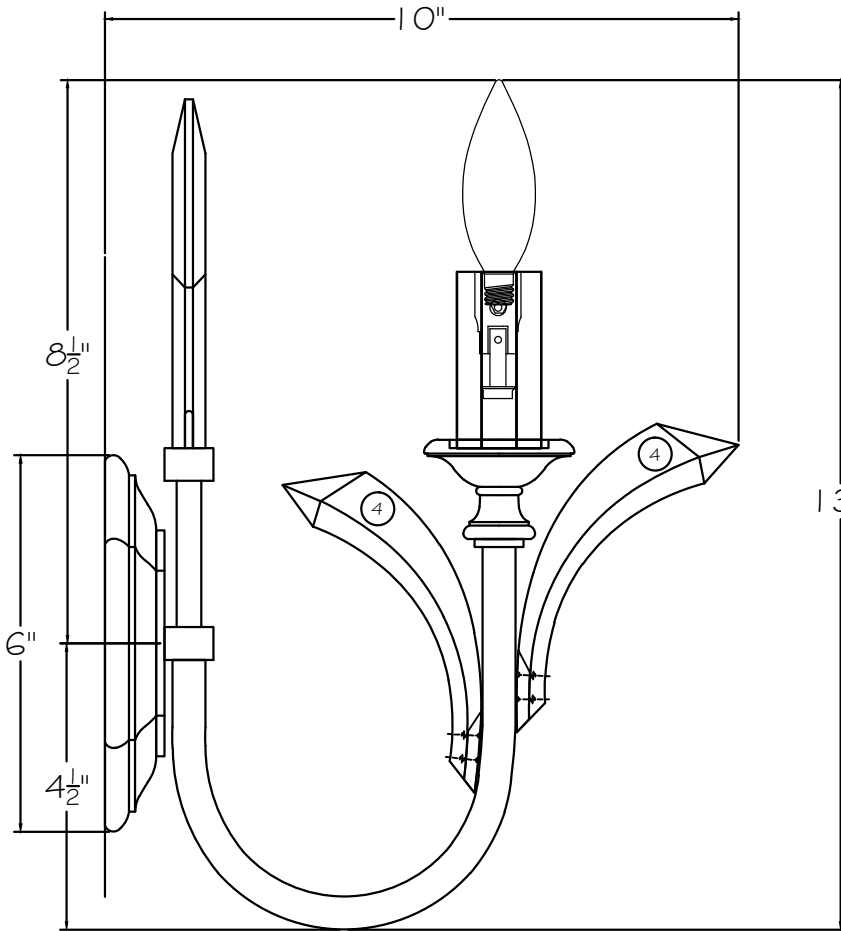

CUSTOMER REFERENCE DRAWING

SIDE VIEW

FRONT VIEW

STYLE CONFIGURATIONS:

-ST SILVER	761450 GOLD	-SF4 SILVER	-SF3 GOLD
------------	-------------	-------------	-----------

This drawing, specifications and the product depicted are the exclusive property of Fine Art Handcrafted Lighting®. In compliance with US copyright and patent requirements, notice is hereby given that this document and the product depicted shall not be copied, altered or used in any manner without the expressed written consent of Fine Art Handcrafted Lighting®.