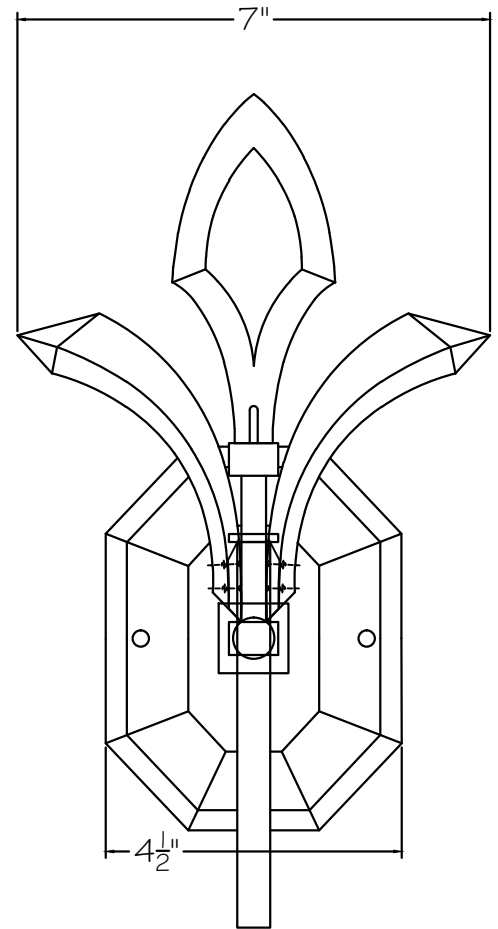

CUSTOMER REFERENCE DRAWING

SIDE VIEW

FRONT VIEW

STYLE CONFIGURATIONS:

-ST SILVER	761450 GOLD	-SF4 SILVER	-SF3 GOLD
------------	-------------	-------------	-----------

This drawing, specifications and the product depicted are the exclusive property of Fine Art Handcrafted Lighting®. In compliance with US copyright and patent requirements, notice is hereby given that this document and the product depicted shall not be copied, altered or used in any manner without the expressed written consent of Fine Art Handcrafted Lighting®.