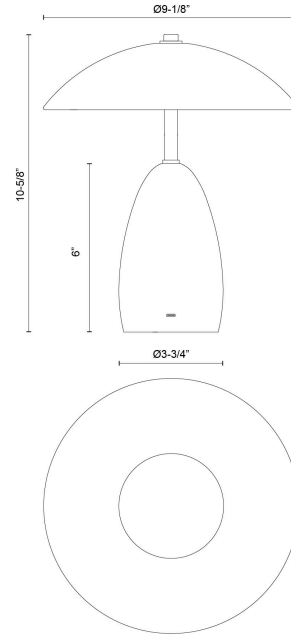

Poppy 9-in Table Lamp

Model	Color Temperature	Wattage	Voltage	Total Lumens	Delivered Lumens	Dimmer Support (Optional, Not Included)
TL437409 TL437409BGD TL437409CER TL437409PEC TL437409PGN	3000K	3W	USB Rechargeable LI-Battery	315lm	120lm*	

SPECIFICATION DETAILS

Fixture Dimensions	D9-1/8" x H10-5/8"
Lamp Base Dimensions	D3-3/4" x H6"
Location	Dry
Dimming Range	3-Step Dimming
Illumination Direction	Down
Light Source/Life	LED (50,000 hours) 90CRI
Material	Aluminum, Steel
Shade Details	Steel Shade
Wire Style	White