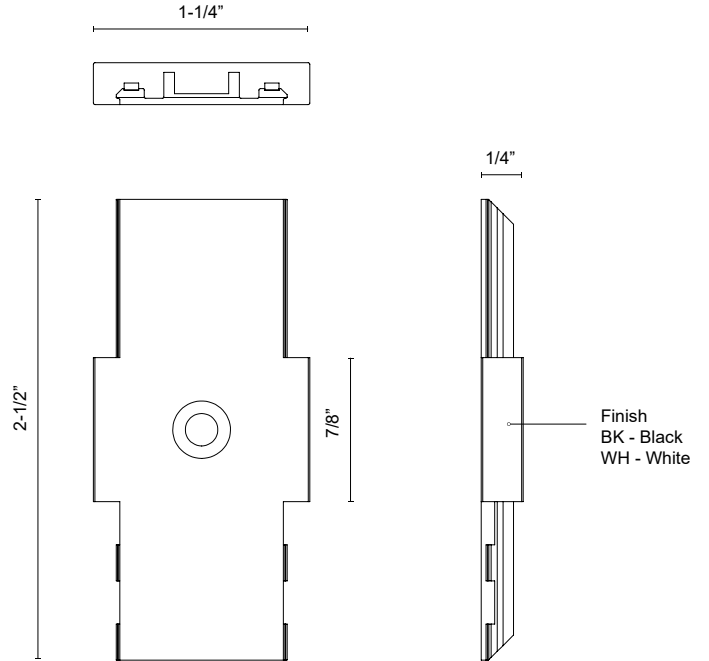

TRC989011-BK
 Black

TRC989011-WH
 White

SPECIFICATION DETAILS

Fixture Dimensions	INSTALL DIMENSION - L7/8" x W1-1/4" x H1/4"; TOTAL DIMENSION - L2-1/2" x W1-1/4" x H1/4"
Voltage	48V DC
Location	Dry
Mounting	Ceiling and Wall Mount All Orientation
Material	Polymeric Material + Copper
Paint Finish	BK02; WH02

* For custom options, consult factory for details.
 * For warranty information, please visit www.kuzcolighting.com/warranty

DESCRIPTION

Transform your space effortlessly with Trilo's seamless connectors. Our slim connectors make wall-to-wall, ceiling-to-ceiling, or ceiling-to-wall configurations easy to create. Attach your track rail with ease for a versatile, dynamic lighting system that suits the needs of your space.