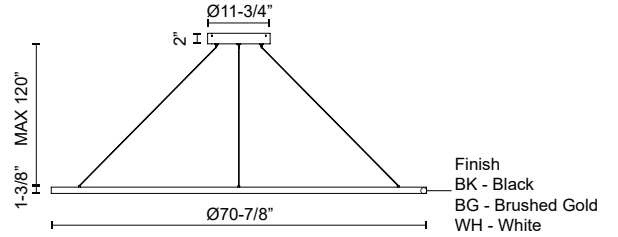

CERCHIO PD87172-UNV-010

PENDANTS

PROJECT

PD87172-WH-UNV-010
White

PD87172-BG-UNV-010
Brushed Gold

PD87172-BK-UNV-010
Black

SPECIFICATION DETAILS

Fixture Dimensions	D70-7/8" x H1-3/8"
Light Source	LED with DC Driver
Wattage	158W
Total Lumens	11700lm
Delivered Lumens	BG-4405lm*; WH-5930lm*; BK-4405lm*
Voltage	120-277V
Color Temperature	3000K
CRI (Ra)	90CRI
Optional Color Temps	2700K - 5000K Available, Minimum Order Quantities Apply
LED Rated Life	50,000 hours
Dimming	100% - 10%, TRIAC or ELV Dimmer (Not Included) or 0-10V Dimmer (Not Included)
Diffuser Details	Frosted Silicone Diffuser
Adjustable	Yes
Wire Length	120" Max
Wire Type	BG - Black Wire; WH - Clear Wire; BK-Black Wire
Minimum Hang Height	36"
Sloped Ceiling Adaptable	Yes
Location	Dry
Illumination Direction	Downlight
Canopy Dimensions	D13" x H2"
Paint Finish	BG01(Canopy); BG02(Fixture Body); WH02; BK02
CEC Title 24 JA8	Yes, JA8-2022
Material	Aluminum + Polymeric Material

* For custom options, consult factory for details.

* For warranty information, please visit www.kuzcolighting.com/warranty

DESCRIPTION

Extruded and rolled aluminum with rectangular profile. Flush silicone diffuser. Matte powder-coated finish. Down light. Duo canopy mounting style