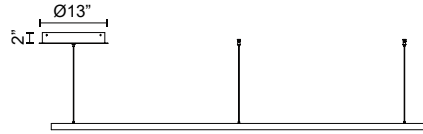

Side Canopy Option

KUZCO

CANADA: 19054 28TH AVENUE - SURREY, BC V3Z 6M3

USA: 3035 E. LONE MOUNTAIN ROAD - LAS VEGAS, NV 89081

WWW.KUZCOLIGHTING.COM

© 2024 KUZCO LIGHTING. ALL RIGHTS RESERVED.

COMMENT