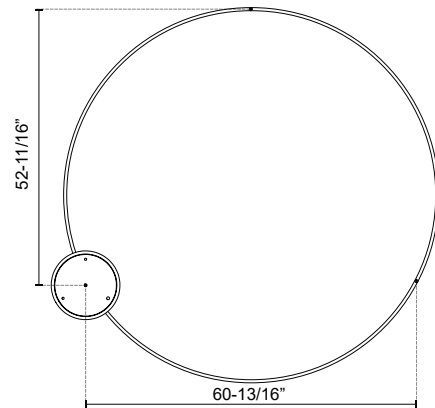

Side Canopy Option

KUZCO

CANADA: 19054 28TH AVENUE - SURREY, BC V3Z 6M3

USA: 3035 E. LONE MOUNTAIN ROAD - LAS VEGAS, NV 89081

WWW.KUZCOLIGHTING.COM

© 2024 KUZCO LIGHTING. ALL RIGHTS RESERVED.

COMMENT