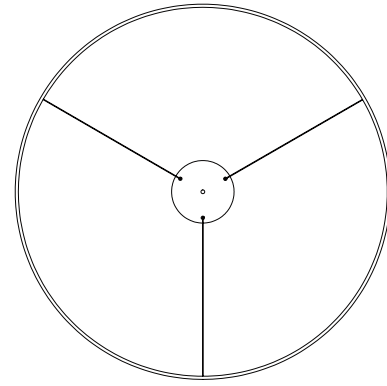

CERCHIO PD87172-UNV-010

PENDANTS

PROJECT

SPECIFICATION DETAILS

Fixture Dimensions	D70-7/8" x H1-3/8"
Light Source	LED with DC Driver
Wattage	158W
Total Lumens	11700lm
Delivered Lumens	BG-4405lm*; WH-5930lm*; BK-4405lm*
Voltage	120-277V
Color Temperature	3000K
CRI (Ra)	90CRI
Optional Color Temps	2700K - 5000K Available, Minimum Order Quantities Apply
LED Rated Life	50,000 hours
Dimming	100% - 10%, TRIAC or ELV Dimmer (Not Included) or 0-10V Dimmer (Not Included)
Diffuser Details	Frosted Silicone Diffuser
Adjustable	Yes
Wire Length	120" Max
Wire Type	BG - Black Wire; WH - Clear Wire; BK-Black Wire
Minimum Hang Height	36"
Sloped Ceiling Adaptable	Yes
Location	Dry
Illumination Direction	Downlight
Canopy Dimensions	D13" x H2"
Paint Finish	BG01(Canopy); BG02(Fixture Body); WH02; BK02
CEC Title 24 JA8	Yes, JA8-2022
Material	Aluminum + Polymeric Material

* For custom options, consult factory for details.

* For warranty information, please visit www.kuzcolighting.com/warranty

DESCRIPTION

Extruded and rolled aluminum with rectangular profile. Flush silicone diffuser. Matte powder-coated finish. Down light. Duo canopy mounting style

Finish
BK - Black
BG - Brushed Gold
WH - White

Side Canopy Option

KUZCO

CANADA: 19054 28TH AVENUE - SURREY, BC V3Z 6M3

USA: 3035 E. LONE MOUNTAIN ROAD - LAS VEGAS, NV 89081

WWW.KUZCOLIGHTING.COM

© 2024 KUZCO LIGHTING. ALL RIGHTS RESERVED.

COMMENT