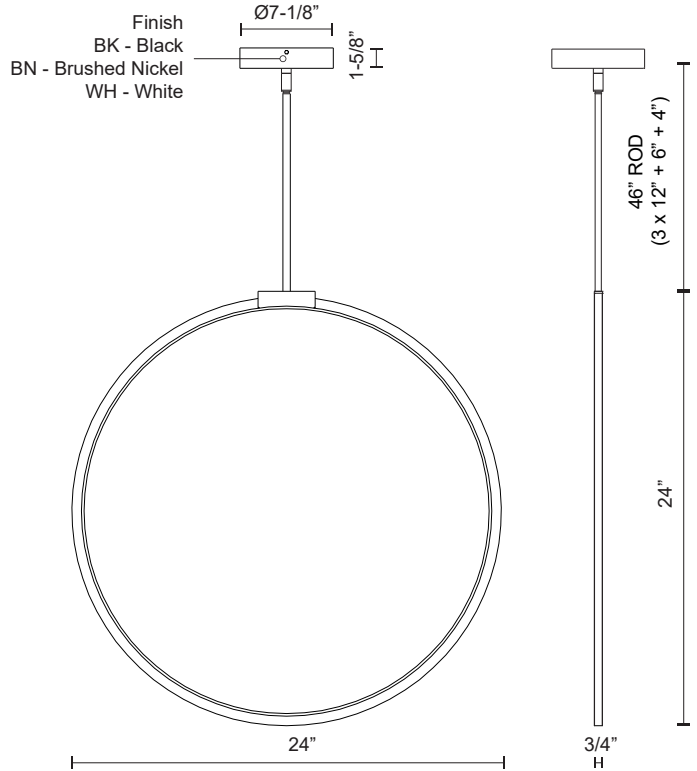

CIRQUE PD82524-UNV

PENDANTS

PROJECT

DESCRIPTION

Aluminum ring with circular ceiling mount. Circular profile. Flexible silicon-rubber diffuser. Metallic & matte powder-coated finishes. Up and down light.

Black

Brushed Nickel

White

SPECIFICATION DETAILS

Fixture Dimensions	L24" x W3/4" x H24"
Light Source	LED with DC Driver
Wattage	36W
Total Lumens	2800lm
Delivered Lumens	BK-1490lm; BN-1578lm; WH-1821lm;
Voltage	120-277V
Color Temperature	3000K
CRI (Ra)	90CRI
Optional Color Temps	2700K - 5000K Available, Minimum Order Quantities Apply
LED Rated Life	50,000 hours
Dimming	100% - 10%, TRIAC or ELV Dimmer (Not Included)
Adjustable	Yes
Rod Length	46" Max (3x12" + 1x6" + 1x4")
Minimum Hang Height	32"
Sloped Ceiling Adaptable	Yes, Up to 45 Degrees
Location	Dry
CEC Title 24 JA8	Yes, JA8-2022
Illumination Direction	Omni-directional
Canopy Dimensions	D7-1/8" x H1-5/8"
Paint Finish	BK02; BN01; WH02;
Material	Aluminum + Polymeric Material
Diffuser Details	White Silicone Diffuser

* For custom options, consult factory for details.

* For warranty information, please visit www.kuzcolighting.com/warranty

KUZCO

CANADA: 19054 28TH AVENUE - SURREY, BC V3Z 6M3

USA: 3035 E. LONE MOUNTAIN ROAD - LAS VEGAS, NV 89081

WWW.KUZCOLIGHTING.COM

© 2019 KUZCO LIGHTING. ALL RIGHTS RESERVED.

COMMENT