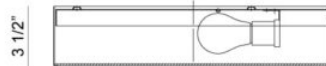

Ø16 1/2"

3 1/2"

### SPECIFICATION SHEET

<b>Finish</b>	Chrome
<b>Dimension</b>	Ø16 1/2" x 3 1/2"H
<b>Lamping</b>	3 x 60W Medium Base-E26 120V
<b>Location</b>	Dry
<b>Warranty</b>	1 year fixture warranty